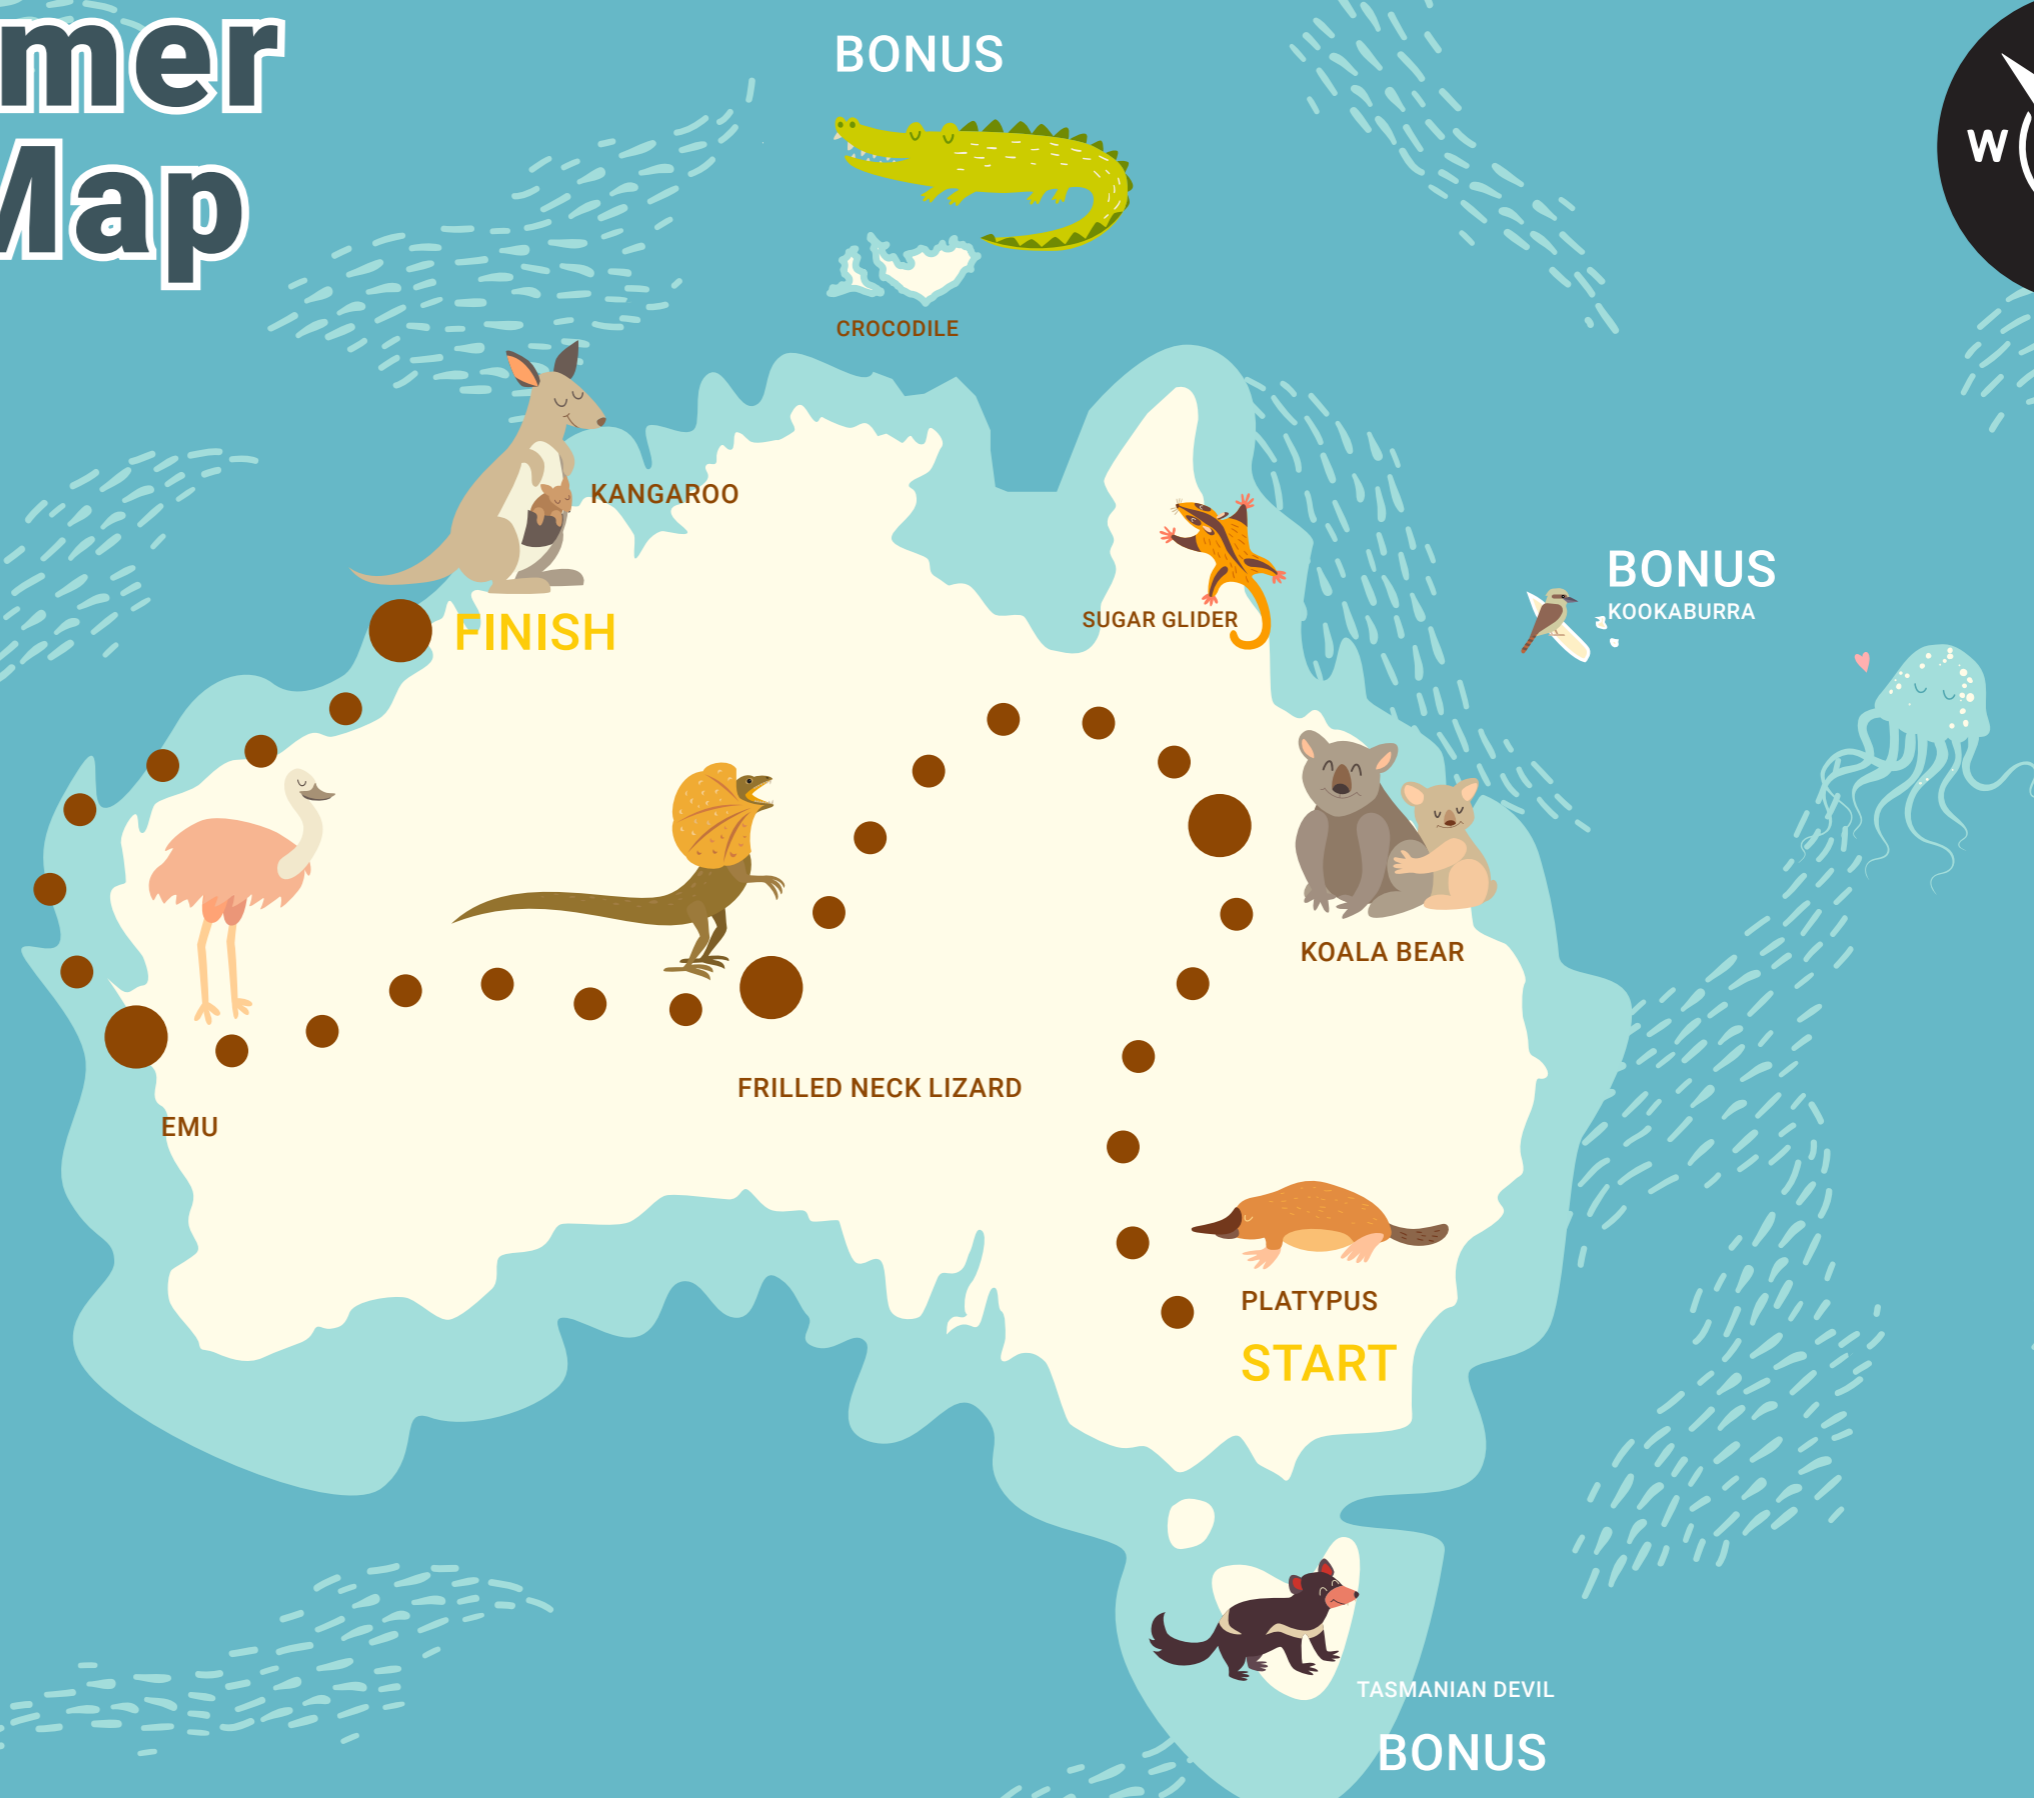

Your Summer Reading Map

Go into the draw for great prizes just for continuing to keep up your reading over Summer! Register via the library website to track your Summer Reading and don't forget to join us for the live prize draw on Wed 3rd of Feb.

REGISTER ONLINE AFTER 1ST DECEMBER:
<https://whitehorsemanninghamlibraries.beanstack.org>